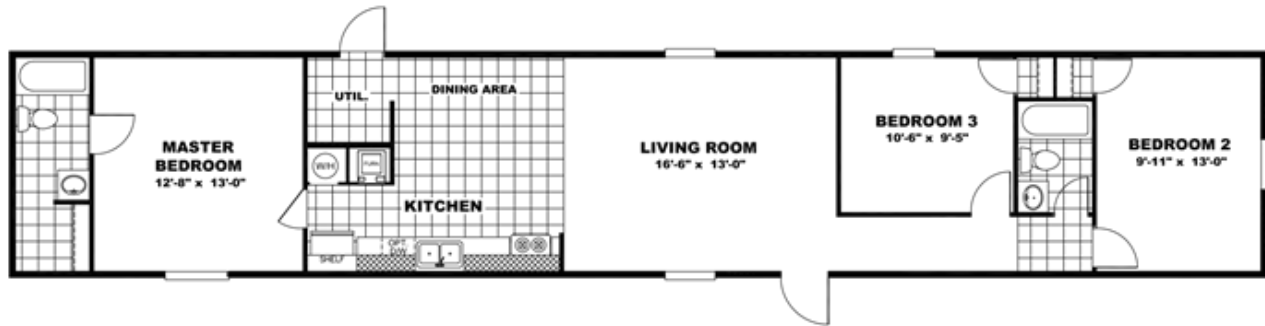

SET UP IN EXHILARATION

EXHILARATION Floor plan number: BEL008231TX
3 beds • 2 baths • 1064 sq.ft. • 14' width • 76' depth

Our home building facilities invest in continuous product and process improvements. Plans, dimensions, features, materials, specifications and availability are subject to change without notice or obligation. Renderings and floor plans are representative likenesses of our homes and may differ from the actual homes. We invite you to tour a Home Center near you and inspect the highest value in quality housing available or call (936) 639-6430 to speak with a Home Consultant. Copyright 2017, CMH. All rights reserved.