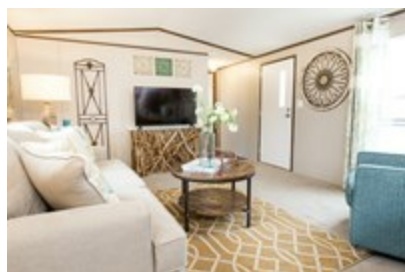

SET UP IN DELIGHT

DELIGHT Floor plan number: BEL008277TX

2 beds • 2 baths • 840 sq.ft. • 14' width • 60' depth

Our home building facilities invest in continuous product and process improvements. Plans, dimensions, features, materials, specifications and availability are subject to change without notice or obligation. Renderings and floor plans are representative likenesses of our homes and may differ from the actual homes. We invite you to tour a Home Center near you and inspect the highest value in quality housing available or call (936) 639-6430 to speak with a Home Consultant. Copyright 2017, CMH. All rights reserved.