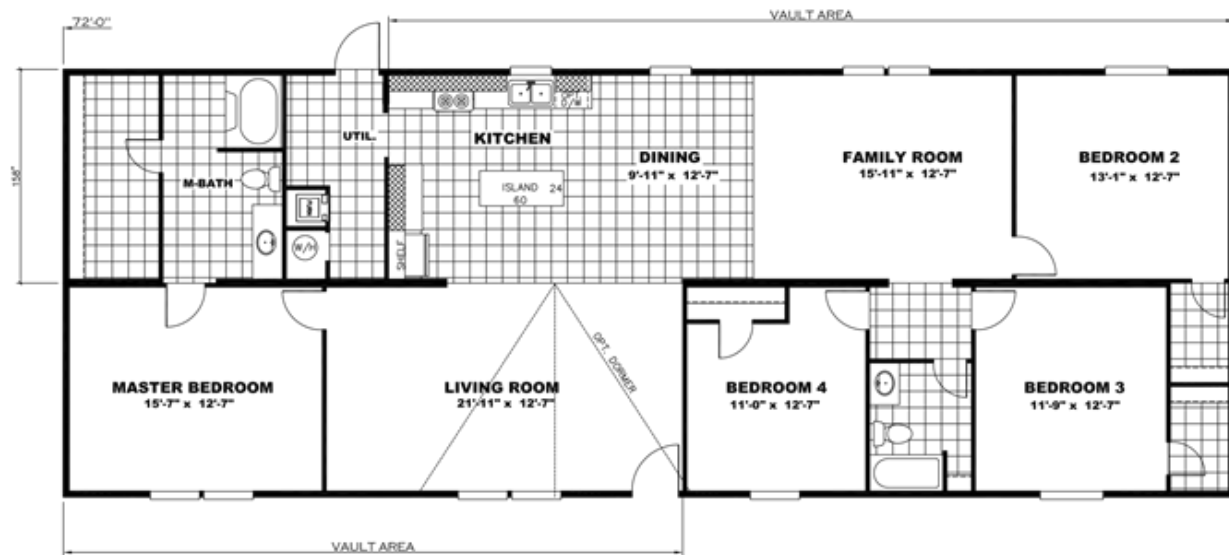

TEXARKANA

**TEXARKANA** Floor plan number: BL2002415TXAB

**4 beds • 2 baths • 2016 sq.ft. • 28' width • 72' depth**

Our home building facilities invest in continuous product and process improvements. Plans, dimensions, features, materials, specifications and availability are subject to change without notice or obligation. Renderings and floor plans are representative likenesses of our homes and may differ from the actual homes. We invite you to tour a Home Center near you and inspect the highest value in quality housing available or call (936) 639-6430 to speak with a Home Consultant. Copyright 2017, CMH. All rights reserved.