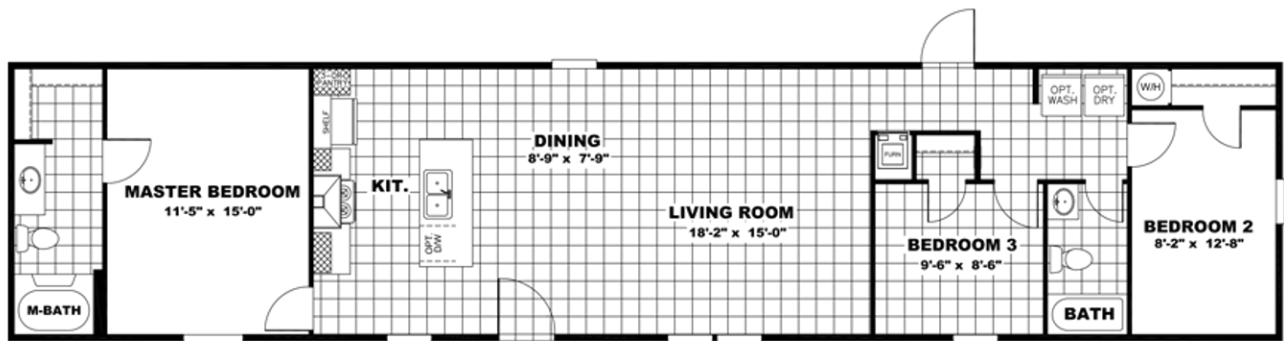

THE BREEZE

THE BREEZE

Model number: 41SSP16723AH18

3 beds • 2 baths • 1152 sq.ft. • 16' width • 72' depth

Our home building facilities invest in continuous product and process improvements. Plans, dimensions, features, materials, specifications and availability are subject to change without notice or obligation. Renderings and floor plans are representative likenesses of our homes and may differ from the actual homes. We invite you to tour a Home Center near you and inspect the highest value in quality housing available or call (936) 639-6430 to speak with a Home Consultant. Copyright 2017, CMH. All rights reserved.

<http://claytonhomesoflufkin.com>

CLAYTON HOMES-LUFKIN

2101 N. MEDFORD DRIVE
LUFKIN, TX 75901

Monday - Thursday: 9am - 7pm
Friday: 9am - 6pm
Saturday: 9am - 5pm
Sunday: Closed

(936) 639-6430