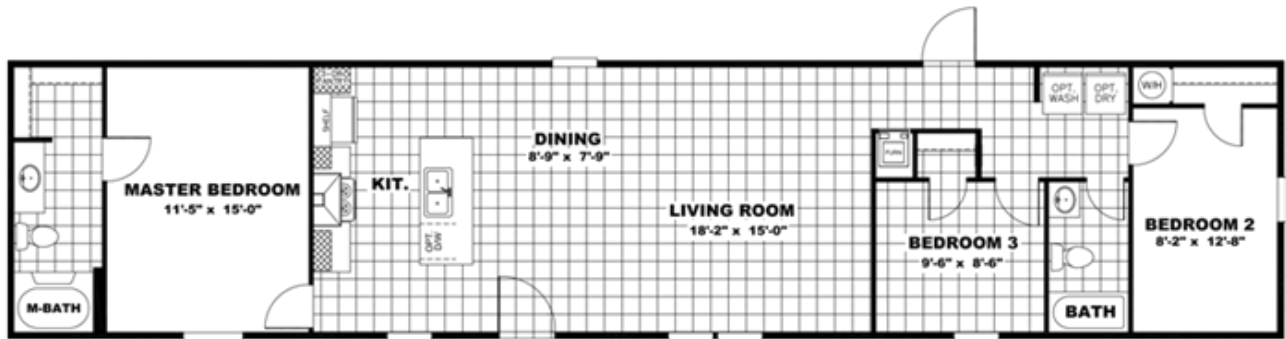

THE BREEZE

THE BREEZE Model number: 41SSP16723AH

3 beds • 2 baths • 1152 sq.ft. • 16' width • 72' depth

Our home building facilities invest in continuous product and process improvements. Plans, dimensions, features, materials, specifications and availability are subject to change without notice or obligation. Renderings and floor plans are representative likenesses of our homes and may differ from the actual homes. We invite you to tour a Home Center near you and inspect the highest value in quality housing available or call (936) 639-6430 to speak with a Home Consultant. Copyright 2017, CMH. All rights reserved.